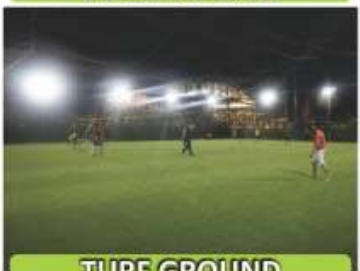

*ALL ACTIVITIES PRICE ARE INCLUSIVE OF 18% GST
HELP DESK : 8889881021, 8889881928

AMUSING ACTIVITIES

- | | | | |
|---|-------|----------------------------|------------------|
| 1. SWIMMING POOL
(Jacuzzi, Steam, Rain Dance, Baby Pool) | ₹ 250 | 8. ROCKET EJECTOR | ₹ 200 |
| 2. SWIMMING POOL FOR KIDS | ₹ 200 | 9. BULL RIDE (3 Falls) | ₹ 100 |
| 3. AQUA ZORBING (10 Min.) | ₹ 150 | 10. GOLF (Mini) | ₹ 100 |
| 4. ZORBING BALL | ₹ 200 | 11. FISH PEDICURE** | ₹ 50 |
| 5. SEGWAY | ₹ 150 | 12. ATV FOR KIDS (1 Lap) | ₹ 200 Per Person |
| 6. BOATING (10 Min.) | ₹ 100 | 13. ATV FOR ADULTS (1 Lap) | ₹ 300 Per Person |
| 7. BUNGEE TRAMPOLINE (10 Min.) | ₹ 150 | 14. DESI BUGGY (1 Lap) | ₹ 200 Per Person |

**Outsourced Activity (Pay at the activity spot)

SWIMMING POOL

ZORBING BALL

TURF GROUND

URBAN ROOMS

BUNGEE TRAMPOLINE

GOLF

ATV