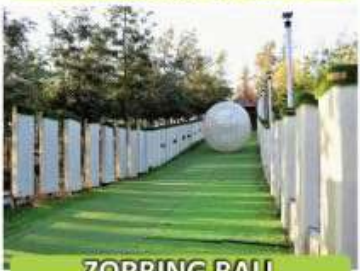

ZORBING BALL